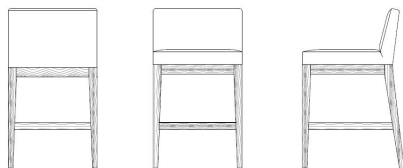

Dune Collection—

LUCA
Dune Studio, 2024

dune

LUCA

Dune Studio, 2024

Stool upholstered with poly-urethane foam over solid wood frame. Available in ash, oak or walnut with many custom finish options. Stainless steel front stretcher footplate.

19"w X 21.75"d X 34.25"h

Custom sizes available

Dune Showroom
200 Lexington Ave. T 212 → 925 → 6171
Suite 100 F 212 → 925 → 2273
NY, NY 10016 Dune-NY.com

dune